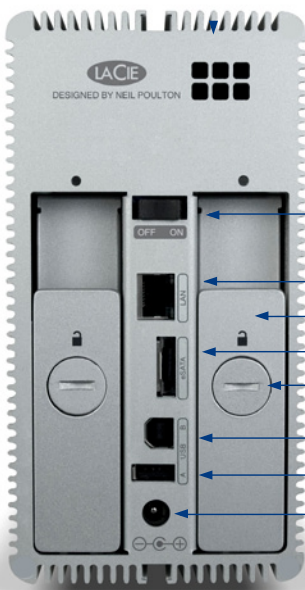

USB Direct Connection

You can connect your 2big Network 2 directly to your computer through a USB cable to access a dedicated USBShare folder of up to 500GB like a normal external hard drive. This unique feature allows you to gain extra flexibility and mobility for customized usage, so you'll be able to format this USBShare in your preferred file system using your computer.

2big Network 2

PC / Mac

Simple, User-Friendly Administration

With the 2big Network 2's new widget-based dynamic web interface, administration is easy, convenient, and secure. Thanks to DHCP and Apipa support, network configuration is fast and automatic. The product integrates easily with existing Windows domains using Active Directory and it allows user, group, share, and quota management. Access to administration pages and shares is easy using LaCie Network Assistant and, on top of that, it can provide its administrator notifications via email of events like backup, RAID, disk failure, high temperature, etc.

Eco-Management

The LaCie 2big Network 2 helps you to reduce power consumption by switching to idle mode (disk spins off) after a determined inactivity time. Also, you can schedule a deep sleep on/off mode according your needs. Thanks to the Wake-on-LAN feature, it can be switched back to operating mode from the client side. The 2big Network 2 also integrates UPS support*** through its USB port to ensure proper shutdown in case of power failure. On top of that, its exclusive aluminum heat sink design makes it your ecological partner—it's recyclable and ROHS-compliant.

EXCLUSIVE d2 HEAT SINK DESIGN

- Drive status LEDs
- On/Off
- Gigabit Ethernet
- Disk tray handle
- eSATA Expansion Port
- Disk lock
- USB 2.0 Direct Connection
- USB 2.0 Expansion Port
- Power Connector