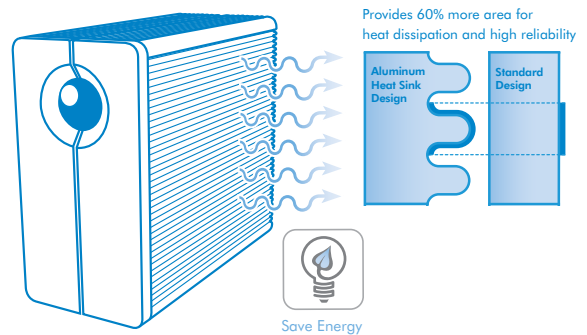

EXCLUSIVE d2 HEAT SINK DESIGN

- Drive status LEDs
- On/Off
- Gigabit Ethernet
- Disk tray handle
- eSATA Expansion Port
- Disk lock
- USB 2.0 Direct Connection
- USB 2.0 Expansion Port
- Power Connector

Box Content

- LaCie 2big Network 2
- Ethernet cable
- USB 2.0 cable
- External power supply
- Drive stand for upright use
- Utilities CD-ROM with software and User Manual
- Quick Install Guide
- Drawer key

Minimum System Requirements

- Computer with an Ethernet network adapter
- Latest version of: Windows XP, Windows Vista®, Windows Vista 64-bit, Windows 7 / Mac OS X 10.5, 10.6 / Linux 2.6
- Minimum free disk space: 600MB recommended
- Web browsers: Internet Explorer® 7.0, Firefox® 3.0, Safari® 3.0, or Chrome 2.0 or higher