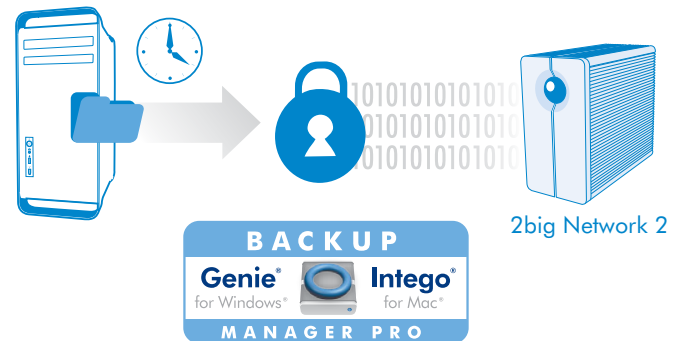

The LaCie 2big Network 2 offers professional, reliable, central storage for instantly storing, sharing, and backing up from any PC or Mac® on your network. Manage your small office network easily with this full-featured file server, recommended for networks with up to 200 users. You can also use your 2big Network 2 as a print server and expand its capacity by connecting external hard drives into the external ports (USB and eSATA).

2BIG NETWORK 2 RAID FLEXIBILITY

MODE	CAPACITY	PROTECTION	SPEED
RAID 0	100%	None	★★★★
RAID 1	50%	★★★★★	★★★

RAID Protection

You can easily and safely change your RAID mode using the 2big Network 2's web interface. For maximum capacity, choose a RAID 0 array of the two hard drives (your data is not protected in case of disk failure). For maximum protection, choose RAID 1 for automatic mirroring of one disk to the other (available capacity = 50%). This mode allows data protection in case of a 1-disk failure. The hot-swappable disk trays even allow maintenance without affecting your workflow; a defective disk can be replaced easily without having to turn off the 2big Network 2. Extra spare disks are available as an option for immediate replacement.

A Complete Backup Solution

Get extra security and increase data portability by backing up your 2big Network 2—on your own schedule—to an external hard drive through its USB and eSATA ports using the built-in copy system. The 2big Network 2 also comes with three client licenses for Genie® Backup Manager Pro™ for Windows® and three licenses for Intego® Backup Manager Pro™ for Mac. This software can be installed on each PC or Mac for client backups to the NAS, and lets you reliably and efficiently back up your documents, emails, settings, or other digital assets. The LaCie 2big Network 2 is also compatible with Mac OS X 10.5 and 10.6, including Time Machine®, making it an ideal partner for your Mac.