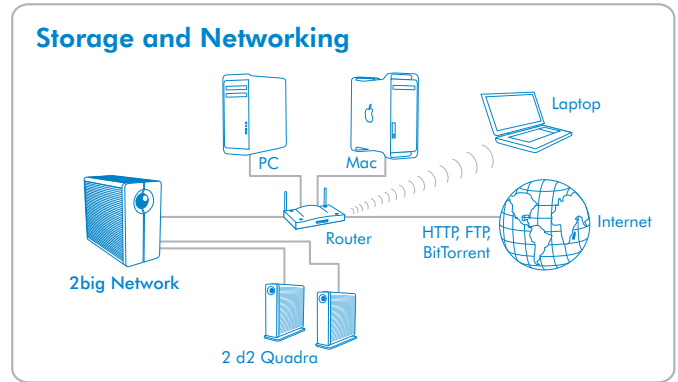

The LaCie 2big Network 2 offers professional, reliable, central storage for instantly storing, sharing, and backing up from any PC or Mac® on your network. Manage your small office network easily with this full-featured file server, recommended for networks with up to 200 users. You can also use your 2big Network 2 as a print server and expand its capacity by connecting external hard drives into the external ports (USB and eSATA).

2BIG NETWORK 2 RAID FLEXIBILITY

MODE	CAPACITY	PROTECTION	SPEED
RAID 0	100%	None	★★★★
RAID 1	50%	★★★★★	★★★

RAID Protection

You can easily and safely change your RAID mode using the 2big Network 2's web interface. For maximum capacity, choose a RAID 0 array of the two hard drives (your data is not protected in case of disk failure). For maximum protection, choose RAID 1 for automatic mirroring of one disk to the other (available capacity = 50%). This mode allows data protection in case of a 1-disk failure. The hot-swappable disk trays even allow maintenance without affecting your workflow; a defective disk can be replaced easily without having to turn off the 2big Network 2. Extra spare disks are available as an option for immediate replacement.

USB Direct Connection

You can connect your 2big Network 2 directly to your computer through a USB cable to access a dedicated USBShare folder of up to 500GB like a normal external hard drive. This unique feature allows you to gain extra flexibility and mobility for customized usage, so you'll be able to format this USBShare in your preferred file system using your computer.