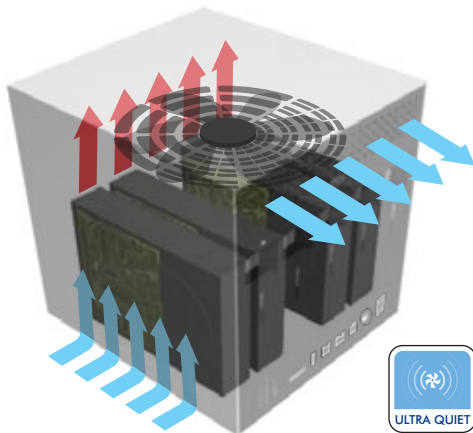

To find out more about Noctua technology, please visit www.noctua.at

Power Savings

Traditional RAID systems and bundles can consume a lot of power, but the LaCie 4big Quadra Bundle is different. With the LaCie 4big Quadra, consumption has been reduced by 30%** compared to the previous 4-disk RAID generations. Moreover, with the "Auto" mode of the triple position power button, the LaCie 4big Quadra is able to automatically go into standby mode—synchronized with the computer activity—and reduces the power consumption by up to 80%. For maintenance, the LaCie 4big Quadra can optionally be disconnected from the computer during a RAID protection rebuild—the LaCie 4big Quadra will complete the task in standalone mode, and you can switch off your computer!